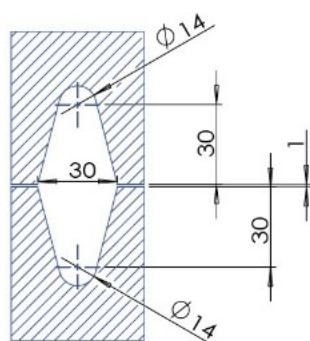

PRODUCT SHEET

Description:

Glass Clamp "Lima", 180DG, CPL, Glass/Glass, 122,4x60x20,5mm, 6-10mm Glass, Glass Mounted By $\varnothing$ 14mm Drilling, Hidden, Screws, Brass, Alu & SS-304 Material

Item number:

15.26.845-0

Units	Box	Carton	HS Code	Barcode
Pcs.			8302419000	
				5704866519540

SISO A/S

Mileparken 11
DK-2740 Skovlunde
Denmark
VAT: 24786013

Phone +45 45 830 900

www.siso.dk
siso@siso.dk

Danske Bank
Nytorv Branch
Copenhagen
SWIFT: DABADKKK

Account no.
4180 3112 112936
IBAN Account
DK7230003112112936