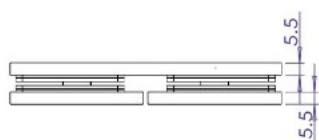

PRODUCT SHEET

Description:

Glass Clamp "Lima", 180DG, CPL, Glass/Glass, 122,4x60x20,5mm, 6-10mm Glass, Glass Mounted By $\varnothing$ 14mm Drilling, Hidden, Screws, Brass, Alu & SS-304 Material

Item number:

15.26.845-0

Units	Box	Carton	HS Code	Barcode
Pcs.			8302419000	
				5704866519540

SISO A/S

Mileparken 11
DK-2740 Skovlunde
Denmark
VAT: 24786013

Phone +45 45 830 900

www.siso.dk
siso@siso.dk

Danske Bank
Nytorv Branch
Copenhagen
SWIFT: DABADKKK

Account no.
4180 3112 112936
IBAN Account
DK7230003112112936