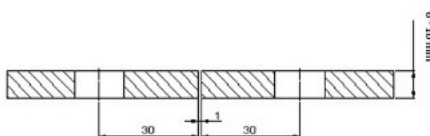

PRODUCT SHEET

Description:

Glass Clamp "Lima", 180DG, CPL, Glass/Glass, 122,4x60x20,5mm, 6-10mm Glass, Glass Mounted By $\varnothing$ 14mm Drilling, Hidden, Screws, Brass, Alu & SS-304 Material

Item number:

15.26.845-0

Units	Box	Carton	HS Code	Barcode
Pcs.			8302419000	
				5704866519540

SISO A/S

Mileparken 11
DK-2740 Skovlunde
Denmark
VAT: 24786013

Phone +45 45 830 900

www.siso.dk
siso@siso.dk

Danske Bank
Nytorv Branch
Copenhagen
SWIFT: DABADKKK

Account no.
4180 3112 112936
IBAN Account
DK7230003112112936